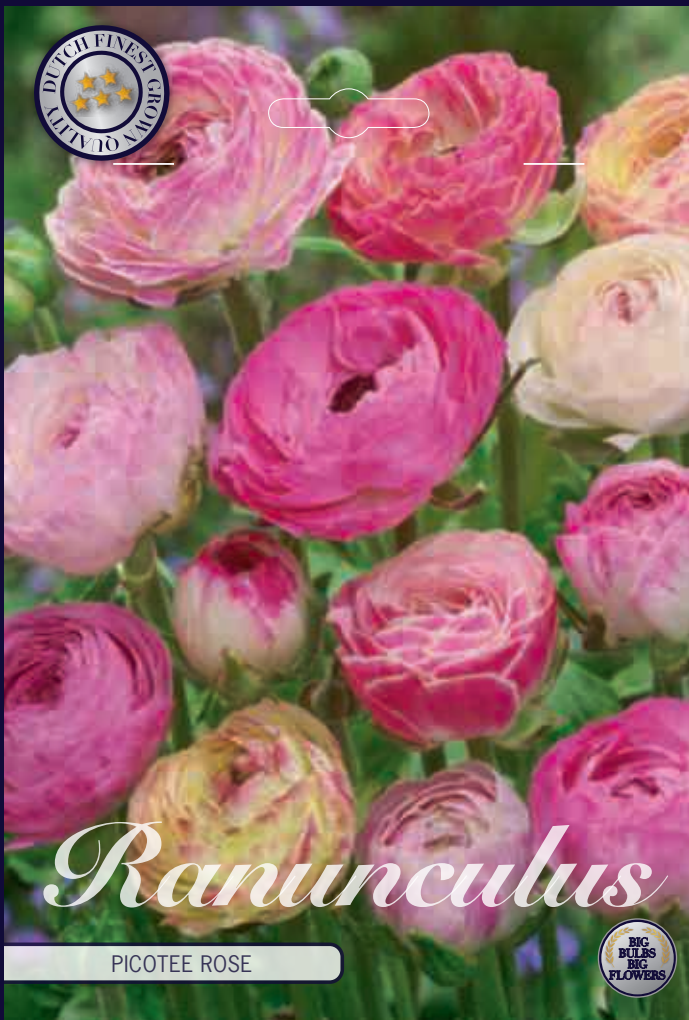

Ranunculus

PICOTEE ROSE

84732