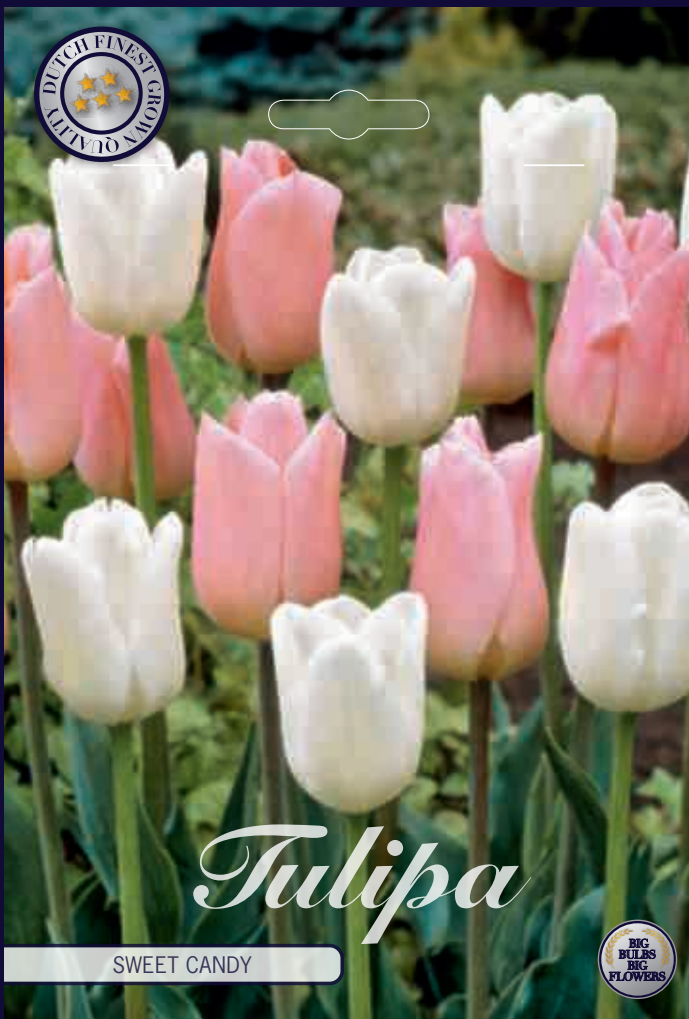

81120

81132

81125

81130

81135

81140

81145

81150

81155

81165

81160

81122

Dutch Label

Narcissus Trumpet / Large Cupped

This group is one of the most popular groups of daffodils. They offer a wide range of colors and cup shapes: flat ruffled or trumpet-like. The big difference with other cultivars is that the daffodil multiply each year.