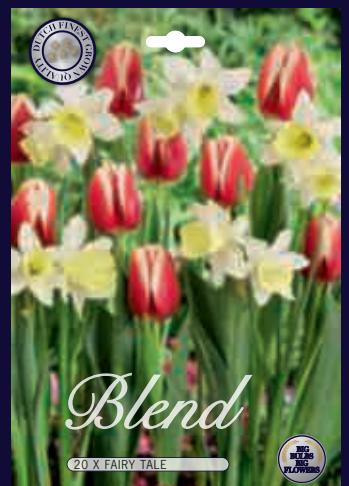

10370

Dutch Value