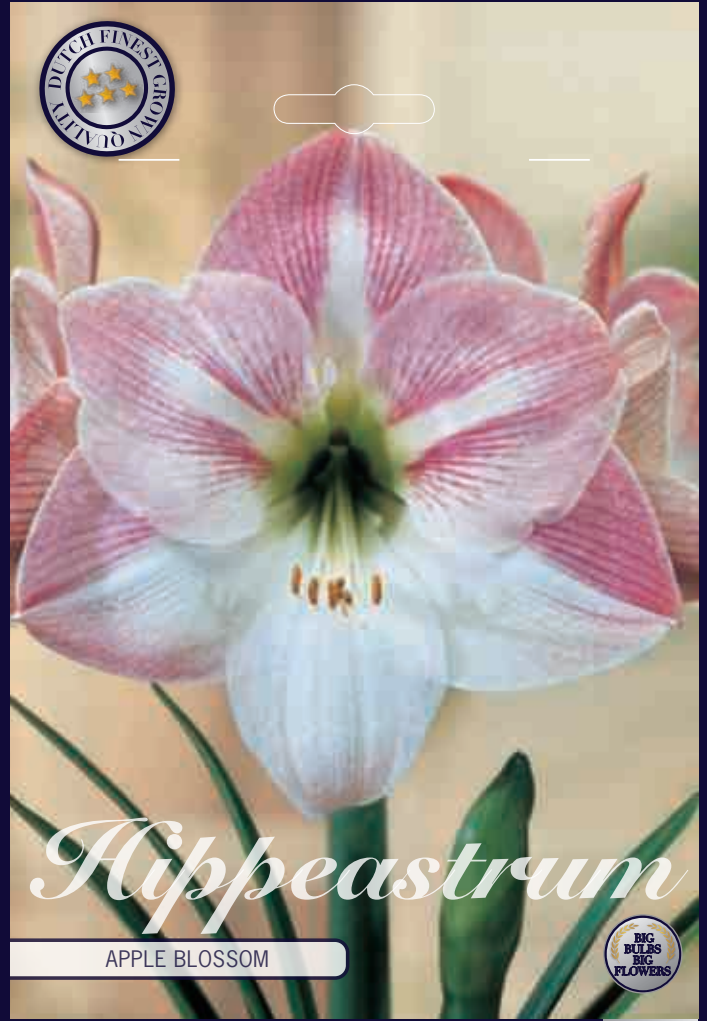

Dutch Label

DUTCH FINEST CROWN QUALITY

Hippeastrum

CLOWN

**BIG BILBS
BIG FLOWERS**

85030

DUTCH FINEST CROWN QUALITY

Hippeastrum