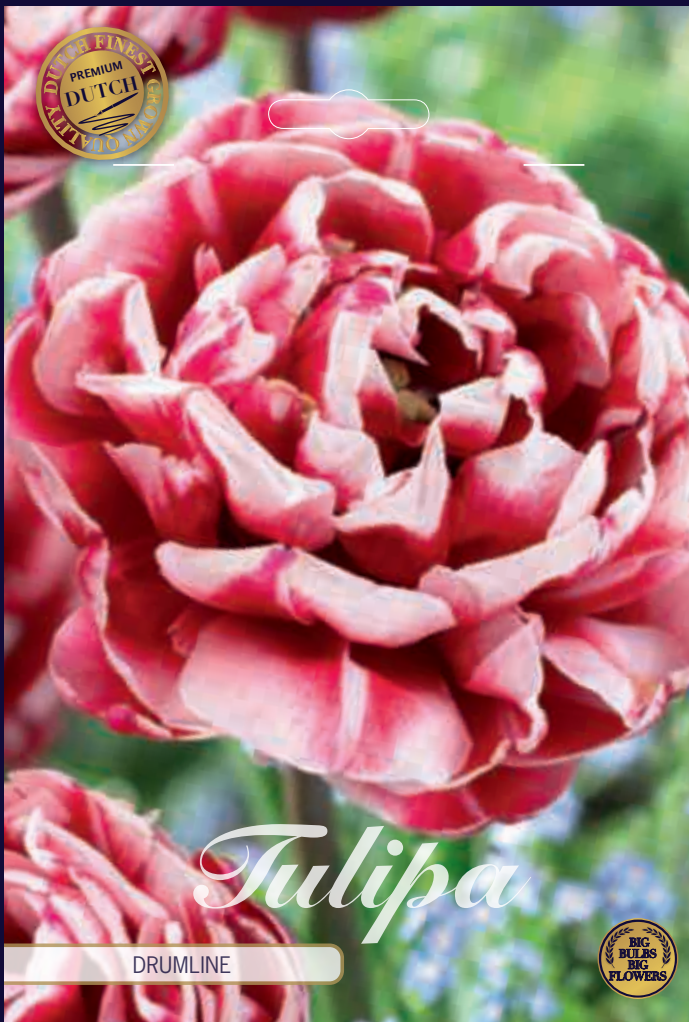

Tulipa

DRUMLINE

80715